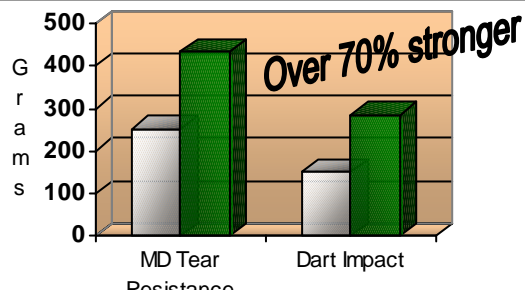

Survivor II Series™ Liners

Premium Super Hexene Fortified

Tests prove without a doubt -- It's a *better* bag!

Legend: 2.0 Mil Repro (White), 1.5 Mil Hexene Fortified (Green)

Test results

Legend: 1.5 Mil Repro (White), 1.1 Mil Hexene Fortified (Green)

Test results

*Units measured in grams
 *Dart Impact from 26" drop
 *MD = Machine Direction

(LAB RESULTS FROM THE ELMENDORF TEAR AND DART IMPACT RESISTANCE ASTM TESTS)

New Item	Size	Gallon Cap	Load Rating	Repro Gauge Equivalent	Case Pack	Cube	Blk & Tier
GRN37H	30x36	20-30	65 lbs	1.5 - 2.0 mil	100	.41	10x14
GRN40H	33x39	33	65 lbs	1.5 - 2.0 mil	100	.41	10x14
GRN47H	43x47	56	75 lbs	1.5 - 2.0 mil	100	.61	8x11
GRN48H	40x46	40-45	75 lbs	1.5 - 2.0 mil	100	.61	8x11
GRN60H	38x58	60	75 lbs	1.5 - 2.0 mil	100	.61	8x11
GRN37X	30x36	20-30	80 lbs	2.0 - 3.0 mil	100	.61	8x11
GRN40X	33x39	33	80 lbs	2.0 - 3.0 mil	100	.61	8x11
GRN48X	40x46	40-45	85 lbs	2.0 - 3.0 mil	100	.72	8x9
GRN60X	38x58	60	85 lbs	2.0 - 3.0 mil	100	.72	8x9