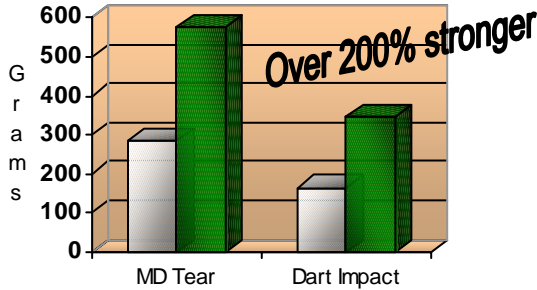

Survivor II Series™ Liners

Premium Super Hexene Fortified

Tests prove without a doubt -- It's a *better* bag!

Legend: 2.0 Mil Repro (White), 1.5 Mil Hexene Fortified (Green)

Test results

Legend: 1.5 Mil Repro (White), 1.1 Mil Hexene Fortified (Green)